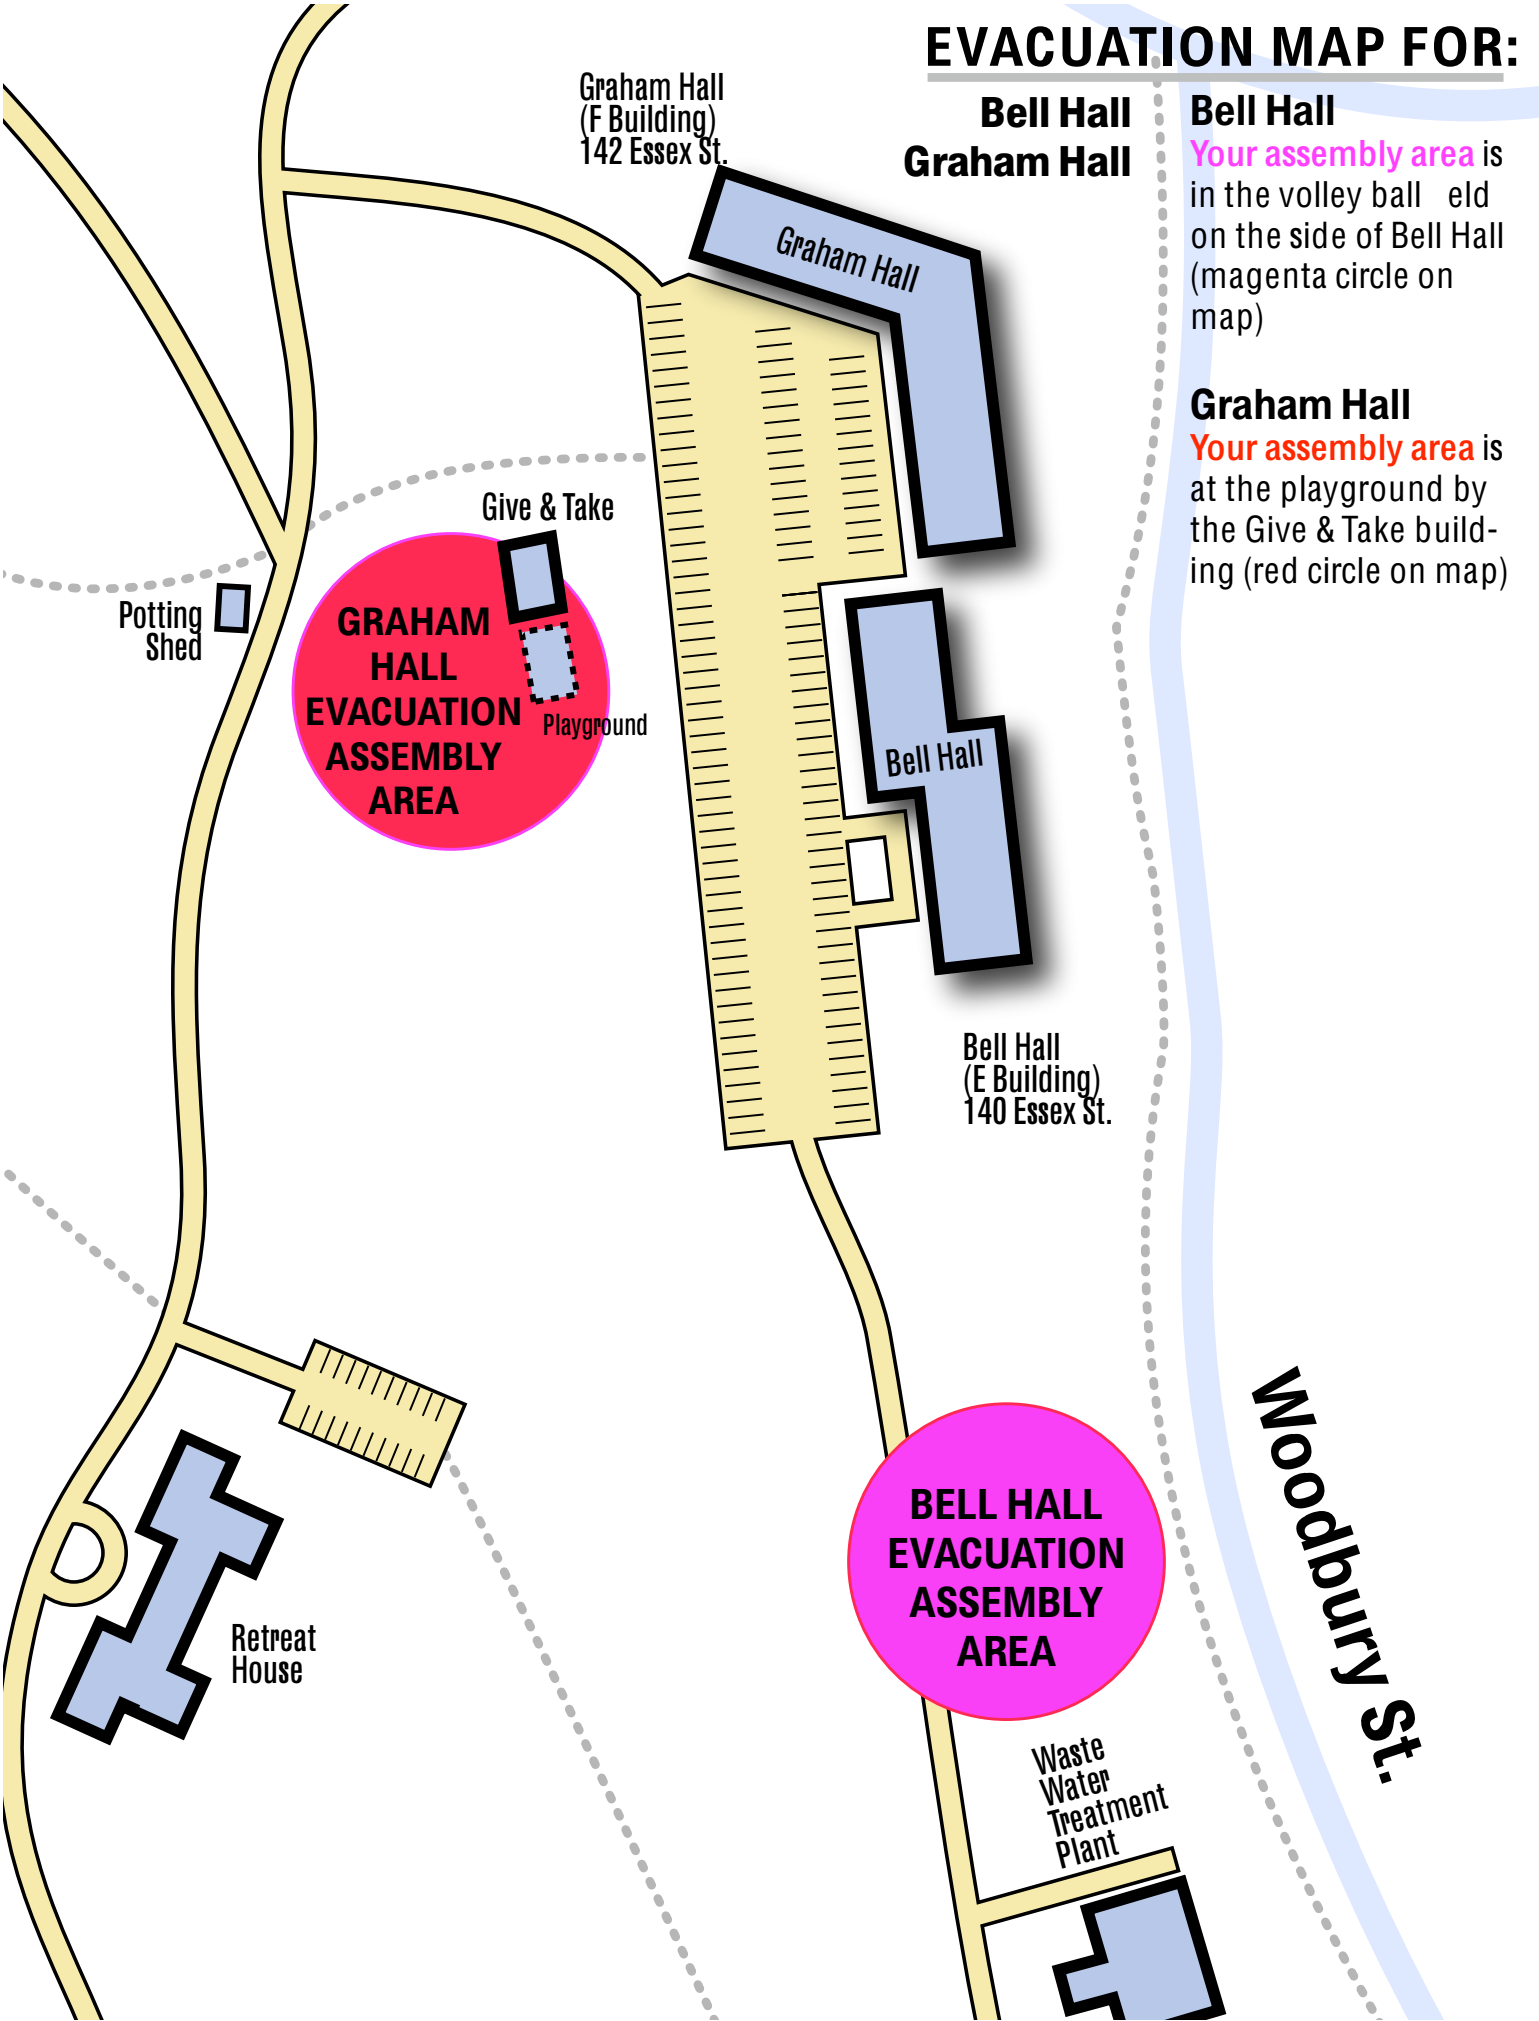

EVACUATION MAP FOR:

Bell Hall Graham Hall

Bell Hall
Your assembly area is in the volley ball field on the side of Bell Hall (magenta circle on map)

Graham Hall
Your assembly area is at the playground by the Give & Take building (red circle on map)

Graham Hall
(F Building)
142 Essex St.

Graham Hall

Bell Hall

Bell Hall
(E Building)
140 Essex St.

**GRAHAM HALL
EVACUATION
ASSEMBLY
AREA**

**BELL HALL
EVACUATION
ASSEMBLY
AREA**

Woodbury St.

Potting Shed

Give & Take

Playground

Retreat House

Waste Water Treatment Plant