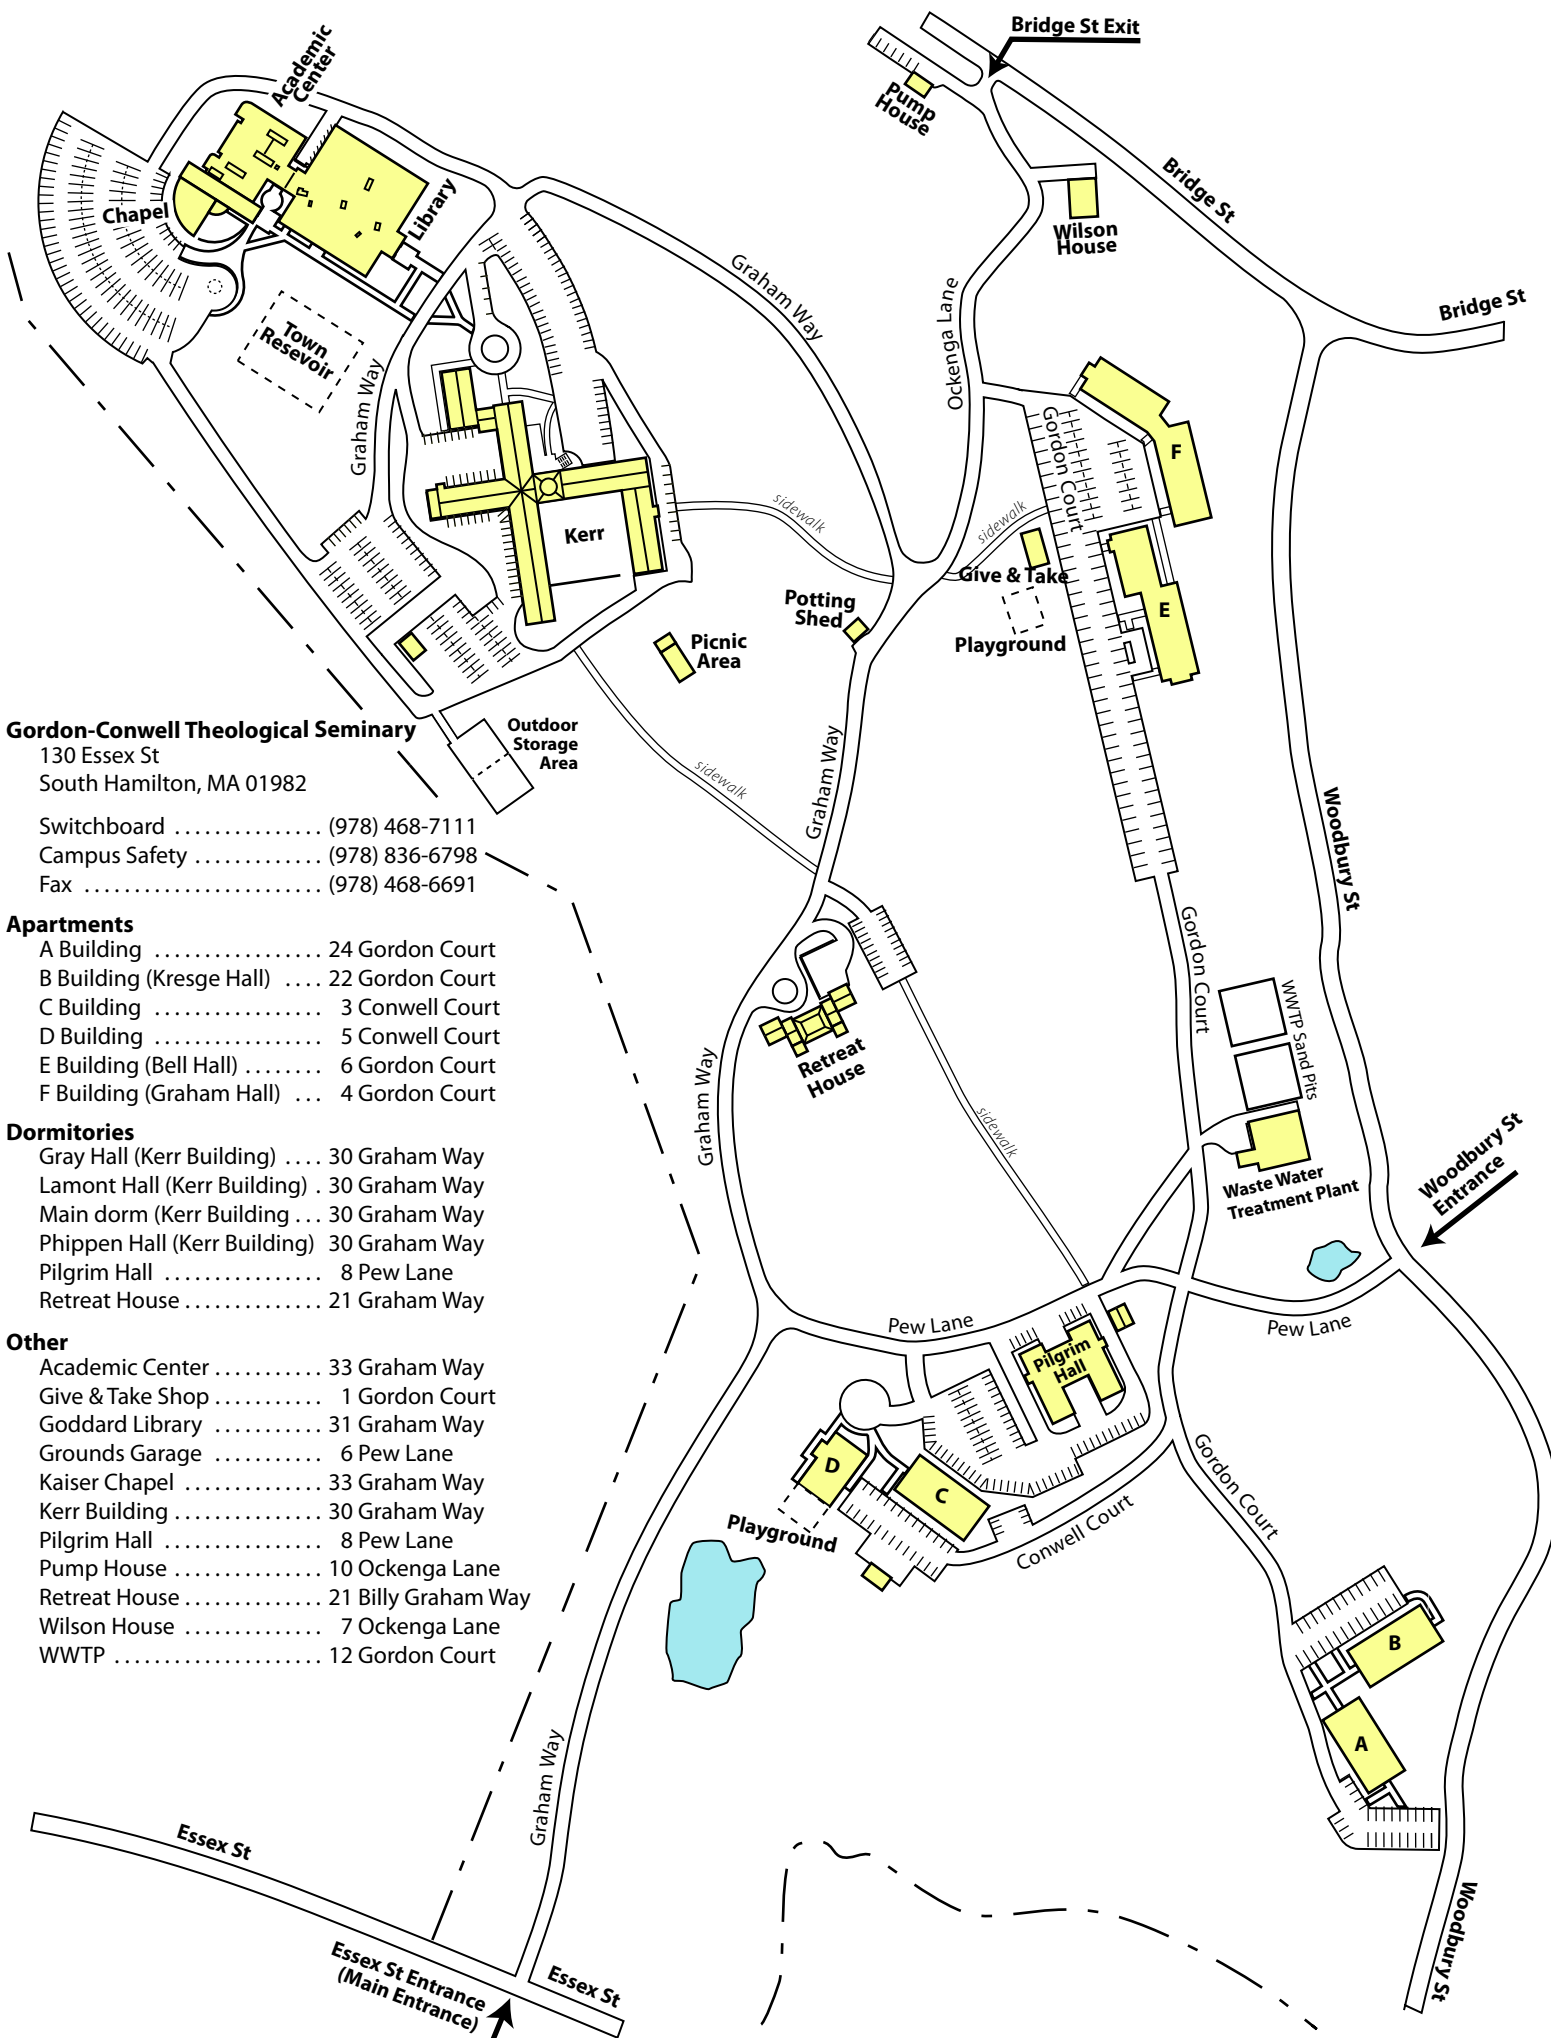

**Dormitories**

- Gray Hall (Kerr Building) .... 30 Billy Graham Way
- Lamont Hall (Kerr Building) . 30 Billy Graham Way
- Main dorm (Kerr Building) ... 30 Billy Graham Way
- Phippen Hall (Kerr Building) 30 Billy Graham Way
- Pilgrim Hall ..... 8 J. Howard Pew Lane
- Retreat House ..... 21 Billy Graham Way

**Other**

- Academic Center ..... 33 Billy Graham Way
- Give & Take Shop ..... 1 A. J. Gordon Court
- Goddard Library ..... 31 Billy Graham Way
- Grounds Garage ..... 6 J. Howard Pew Lane
- Kaiser Chapel ..... 33 Billy Graham Way
- Kerr Building ..... 30 Billy Graham Way
- Pilgrim Hall ..... 8 J. Howard Pew Lane
- Pump House ..... 10 Harold John Ockenga Lane
- Retreat House ..... 21 Billy Graham Way
- Wilson House ..... 7 Harold John Ockenga Lane
- WWT ..... 12 A. J. Gordon Court

**Dormitories**

Gray Hall (Kerr Building) .... 30 Graham Way  
Lamont Hall (Kerr Building) . 30 Graham Way  
Main dorm (Kerr Building) . . 30 Graham Way  
Phippen Hall (Kerr Building) 30 Graham Way  
Pilgrim Hall ..... 8 Pew Lane  
Retreat House ..... 21 Graham Way

**Other**

Academic Center ..... 33 Graham Way  
Give & Take Shop ..... 1 Gordon Court  
Goddard Library ..... 31 Graham Way  
Grounds Garage ..... 6 Pew Lane  
Kaiser Chapel ..... 33 Graham Way  
Kerr Building ..... 30 Graham Way  
Pilgrim Hall ..... 8 Pew Lane  
Pump House ..... 10 Ockenga Lane  
Retreat House ..... 21 Billy Graham Way  
Wilson House ..... 7 Ockenga Lane  
WWTTP ..... 12 Gordon Court