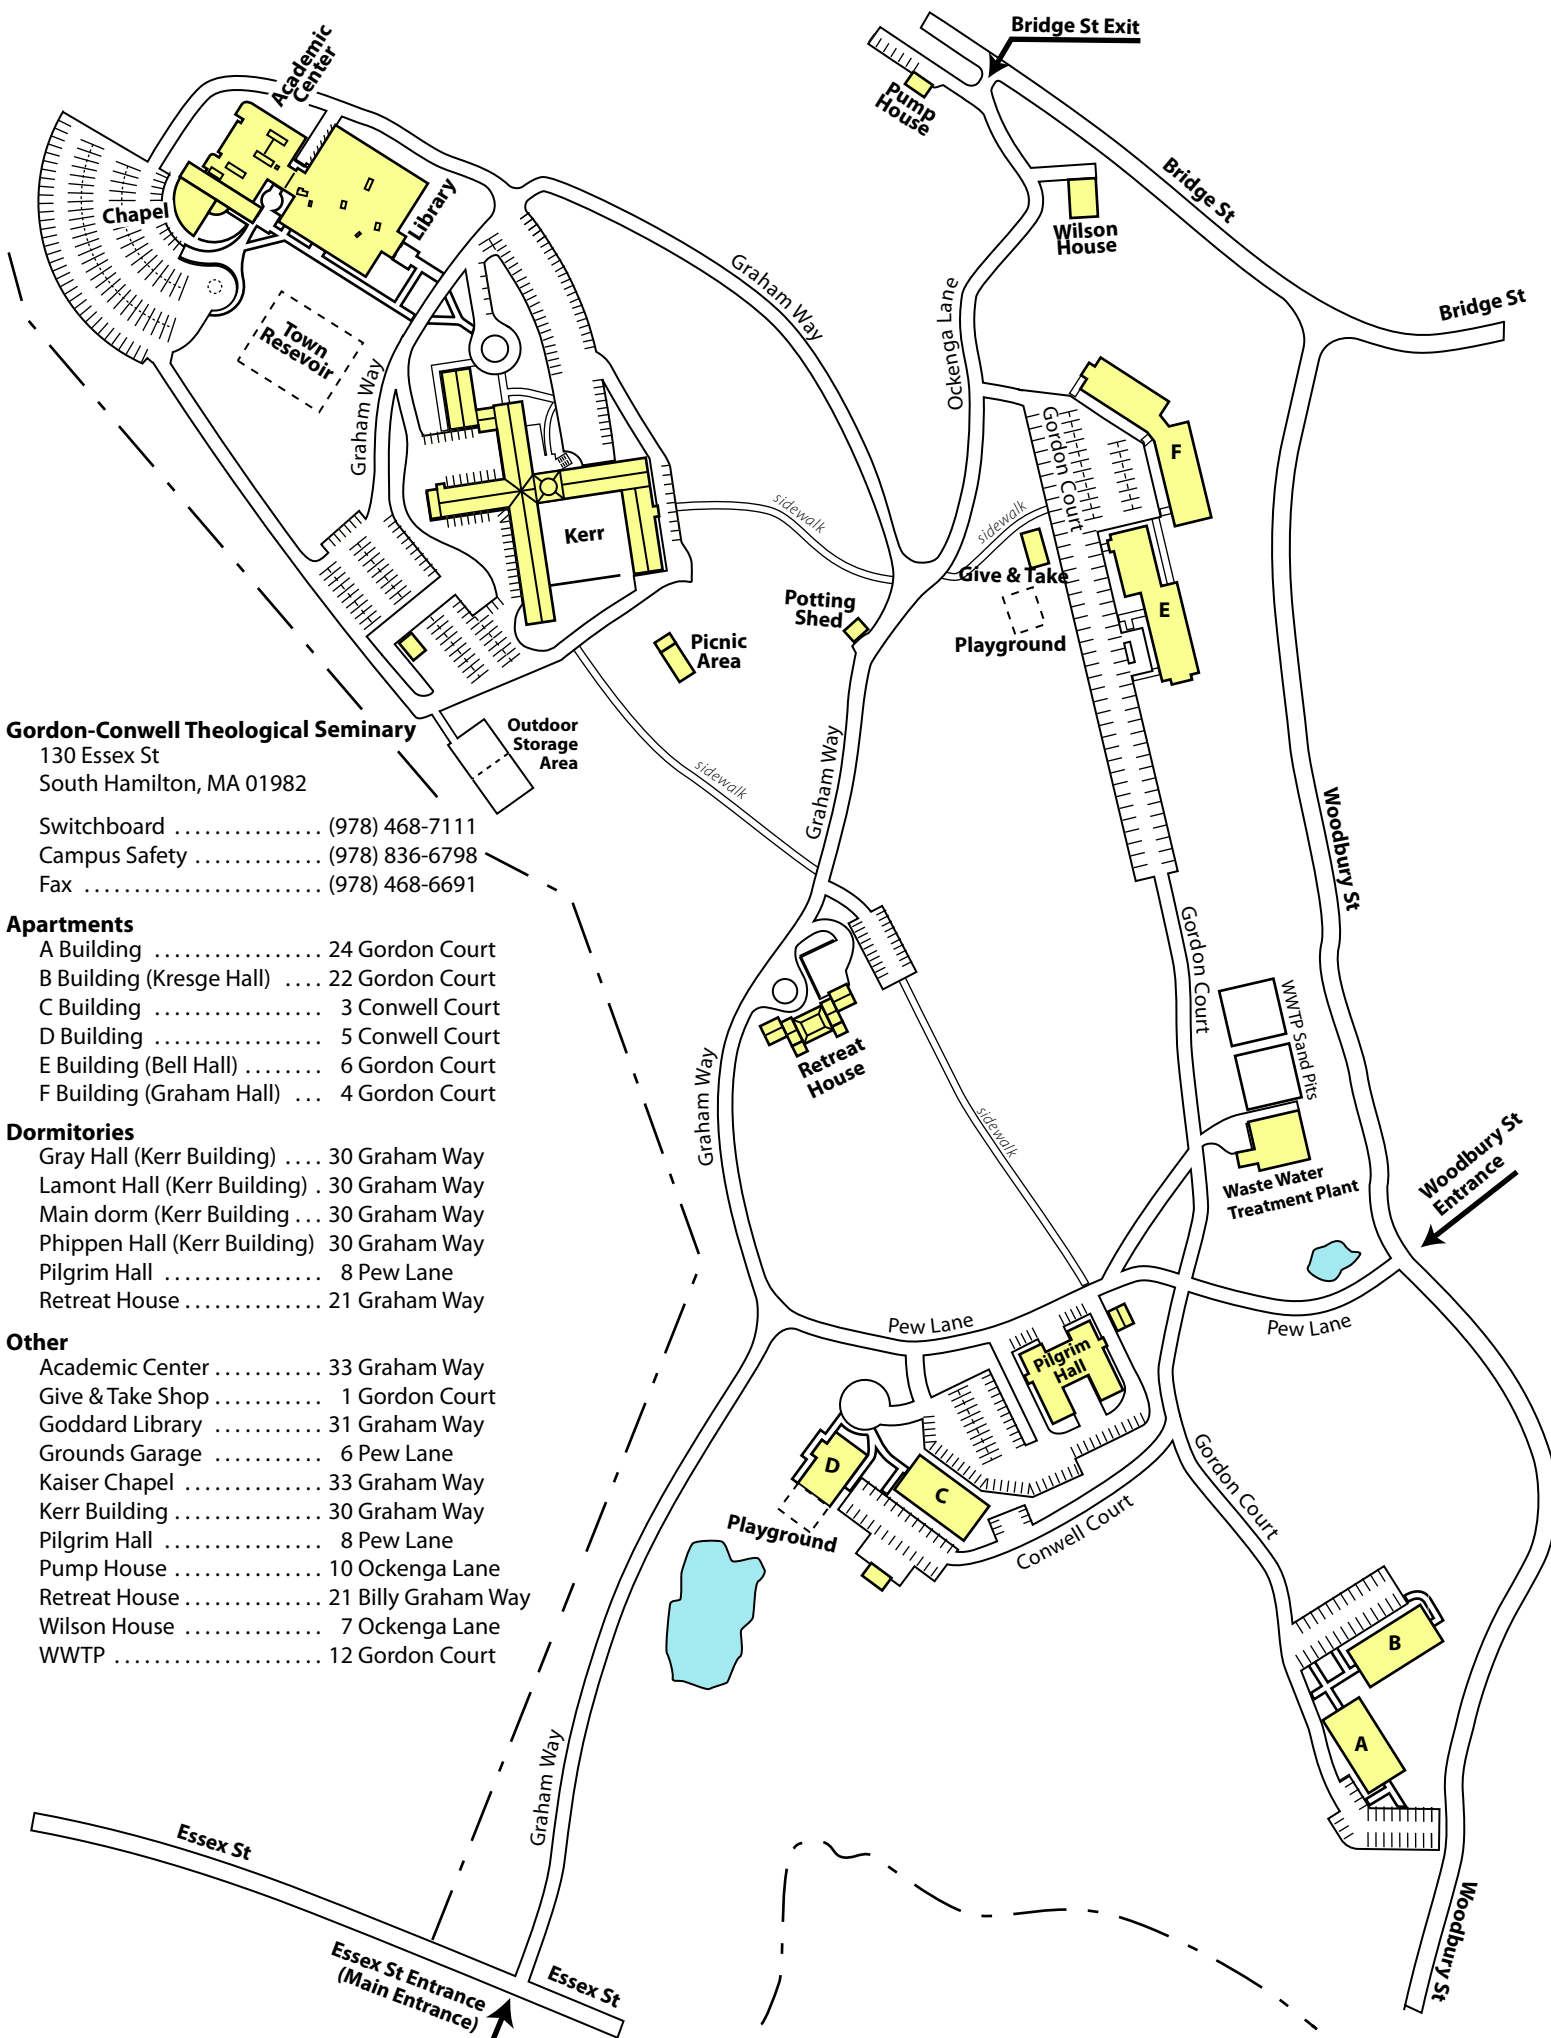

Dormitories

- Gray Hall (Kerr Building) 30 Billy Graham Way
- Lamont Hall (Kerr Building) . 30 Billy Graham Way
- Main dorm (Kerr Building) ... 30 Billy Graham Way
- Phippen Hall (Kerr Building) 30 Billy Graham Way
- Pilgrim Hall 8 J. Howard Pew Lane
- Retreat House 21 Billy Graham Way

Other

- Academic Center 33 Billy Graham Way
- Give & Take Shop 1 A. J. Gordon Court
- Goddard Library 31 Billy Graham Way
- Grounds Garage 6 J. Howard Pew Lane
- Kaiser Chapel 33 Billy Graham Way
- Kerr Building 30 Billy Graham Way
- Pilgrim Hall 8 J. Howard Pew Lane
- Pump House 10 Harold John Ockenga Lane
- Retreat House 21 Billy Graham Way
- Wilson House 7 Harold John Ockenga Lane
- WWTP 12 A. J. Gordon Court

Dormitories

- Gray Hall (Kerr Building) 30 Graham Way
- Lamont Hall (Kerr Building) . 30 Graham Way
- Main dorm (Kerr Building) ... 30 Graham Way
- Phippen Hall (Kerr Building) 30 Graham Way
- Pilgrim Hall 8 Pew Lane
- Retreat House 21 Graham Way

Other

- Academic Center 33 Graham Way
- Give & Take Shop 1 Gordon Court
- Goddard Library 31 Graham Way
- Grounds Garage 6 Pew Lane
- Kaiser Chapel 33 Graham Way
- Kerr Building 30 Graham Way
- Pilgrim Hall 8 Pew Lane
- Pump House 10 Ockenga Lane
- Retreat House 21 Billy Graham Way
- Wilson House 7 Ockenga Lane
- WWTTP 12 Gordon Court